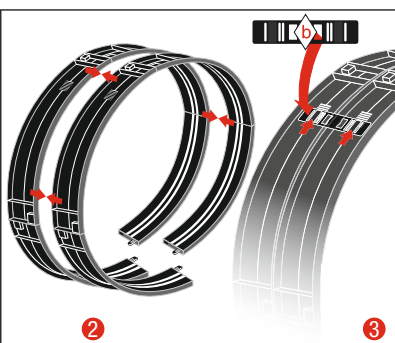

DTM POWER

Stadlbauer Marketing + Vertrieb GmbH · Rennbahn Allee 1 · 5412 Puch / Salzburg · Austria · carrera-toys.com

20062479

234 x 68 cm
7.68 x 2.23 feet

6,2 m
20.34 feet

7.60.12.395.00

WARNING:
CHOKING HAZARD - SMALL PARTS
NOT FOR CHILDREN UNDER 3 YEARS.