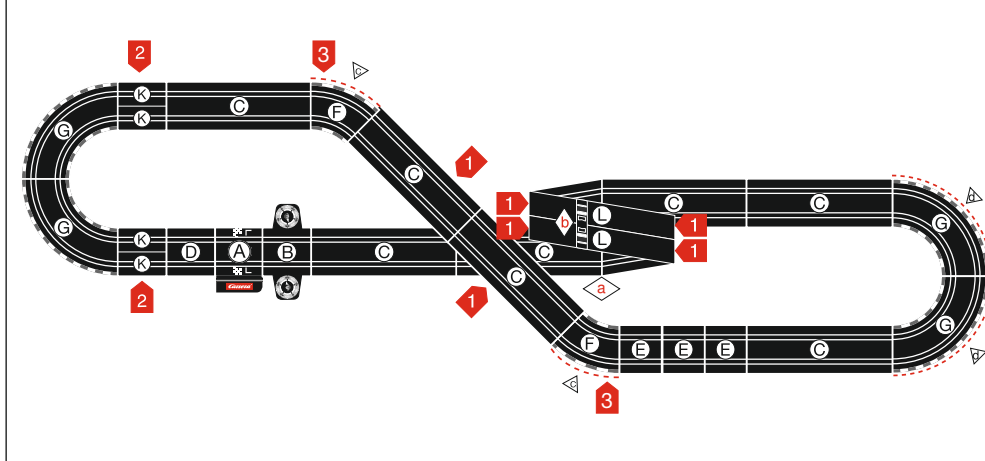

DTM POWER

Stadlbauer Marketing + Vertrieb GmbH · Rennbahn Allee 1 · 5412 Puch / Salzburg · Austria · carrera-toys.com

20062479

234 x 68 cm
7.68 x 2.23 feet

6,2 m
20.34 feet

7.60.12.395.00

WARNING:
CHOKING HAZARD - SMALL PARTS
NOT FOR CHILDREN UNDER 3 YEARS.