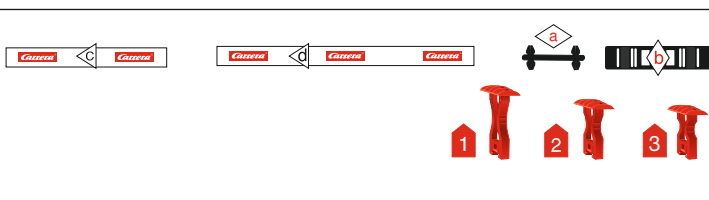

DTM POWER

Stadlbauer Marketing + Vertrieb GmbH · Rennbahn Allee 1 · 5412 Puch / Salzburg · Austria · carrera-toys.com

20062479

234 x 68 cm
7.68 x 2.23 feet

6,2 m
20.34 feet

7.60.12.395.00

WARNING:
CHOKING HAZARD - SMALL PARTS
NOT FOR CHILDREN UNDER 3 YEARS.