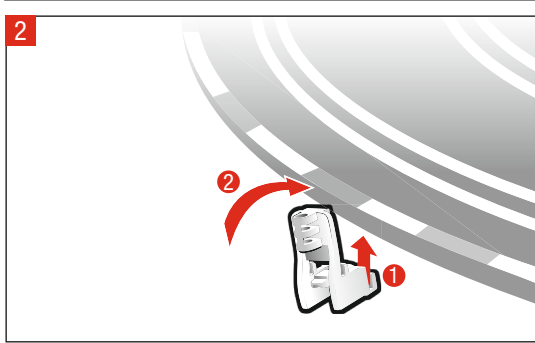

DTM POWER

Stadlbauer Marketing + Vertrieb GmbH · Rennbahn Allee 1 · 5412 Puch / Salzburg · Austria · carrera-toys.com

20062479

234 x 68 cm
7.68 x 2.23 feet

6,2 m
20.34 feet

7.60.12.395.00

WARNING:
CHOKING HAZARD - SMALL PARTS
NOT FOR CHILDREN UNDER 3 YEARS.