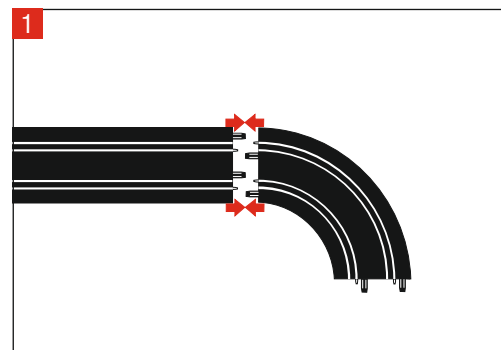

DTM POWER

Stadlbauer Marketing + Vertrieb GmbH · Rennbahn Allee 1 · 5412 Puch / Salzburg · Austria · carrera-toys.com

20062479

234 x 68 cm
7.68 x 2.23 feet

6,2 m
20.34 feet

7.60.12.395.00

WARNING:
CHOKING HAZARD - SMALL PARTS
NOT FOR CHILDREN UNDER 3 YEARS.