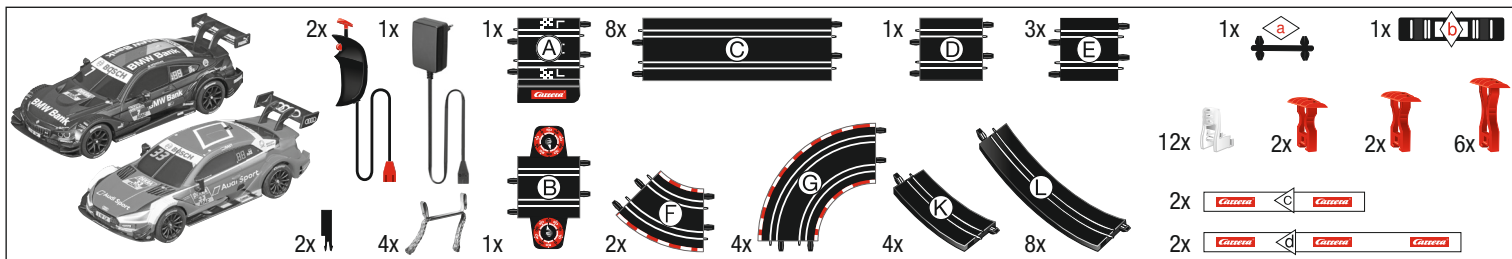

DTM POWER

Stadlbauer Marketing + Vertrieb GmbH · Rennbahn Allee 1 · 5412 Puch / Salzburg · Austria · carrera-toys.com

20062479

234 x 68 cm
7.68 x 2.23 feet

6,2 m
20.34 feet

7.60.12.395.00

WARNING:
CHOKING HAZARD - SMALL PARTS
NOT FOR CHILDREN UNDER 3 YEARS.