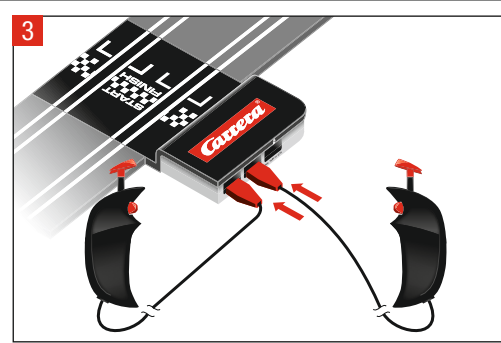

DTM POWER

Stadlbauer Marketing + Vertrieb GmbH · Rennbahn Allee 1 · 5412 Puch / Salzburg · Austria · carrera-toys.com

20062479

234 x 68 cm
7.68 x 2.23 feet

6,2 m
20.34 feet

7.60.12.395.00

WARNING:
CHOKING HAZARD - SMALL PARTS
NOT FOR CHILDREN UNDER 3 YEARS.